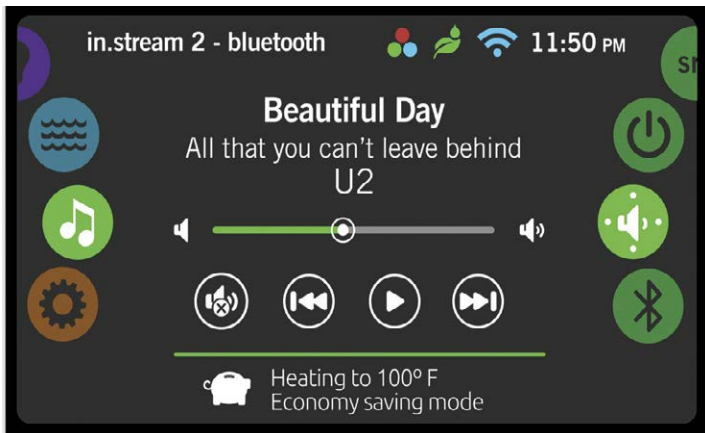

A firm massage jet situated at the base of each seat for your lower back and spine.

Volcano Jet

A soothing foot massage jet for the ultimate pampering. Not available with Patio Spa.

Air Jet

A jet of bubbles, for that typical, enjoyable spa experience. Not available with Emerald and Patio Spas.

UPGRADE YOUR CONTROLLER

Image depicts k.1000+ touch pad with audio upgrade graphics. Touchpad not included.

Upgrade to an eye-catching Gecko in.k1000+ controller keypad, with advanced features and colour touch screen display. Attractive, fun and easy to use, the Gecko in.k1000+ touchpad features a large, bright, interactive display with an intuitive single-level menu.

Smart Phone Connectivity and Control: Control your spa anytime, anywhere with the convenient Gecko IN.TOUCH2. mobile phone remote. Using the free app for IOS and Android, you can easily control your spa's filtration cycles, water temperature, lighting and economy modes from anywhere in the world. The IN.TOUCH2 app can also be programmed with notifications to keep you informed of the spa status.