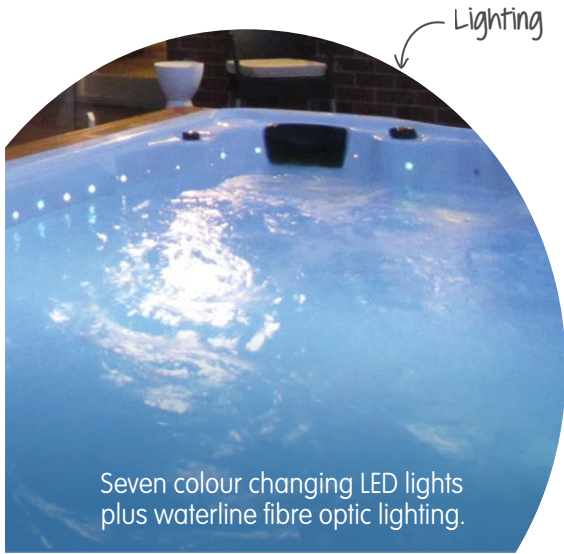

Lighting

Seven colour changing LED lights plus waterline fibre optic lighting.